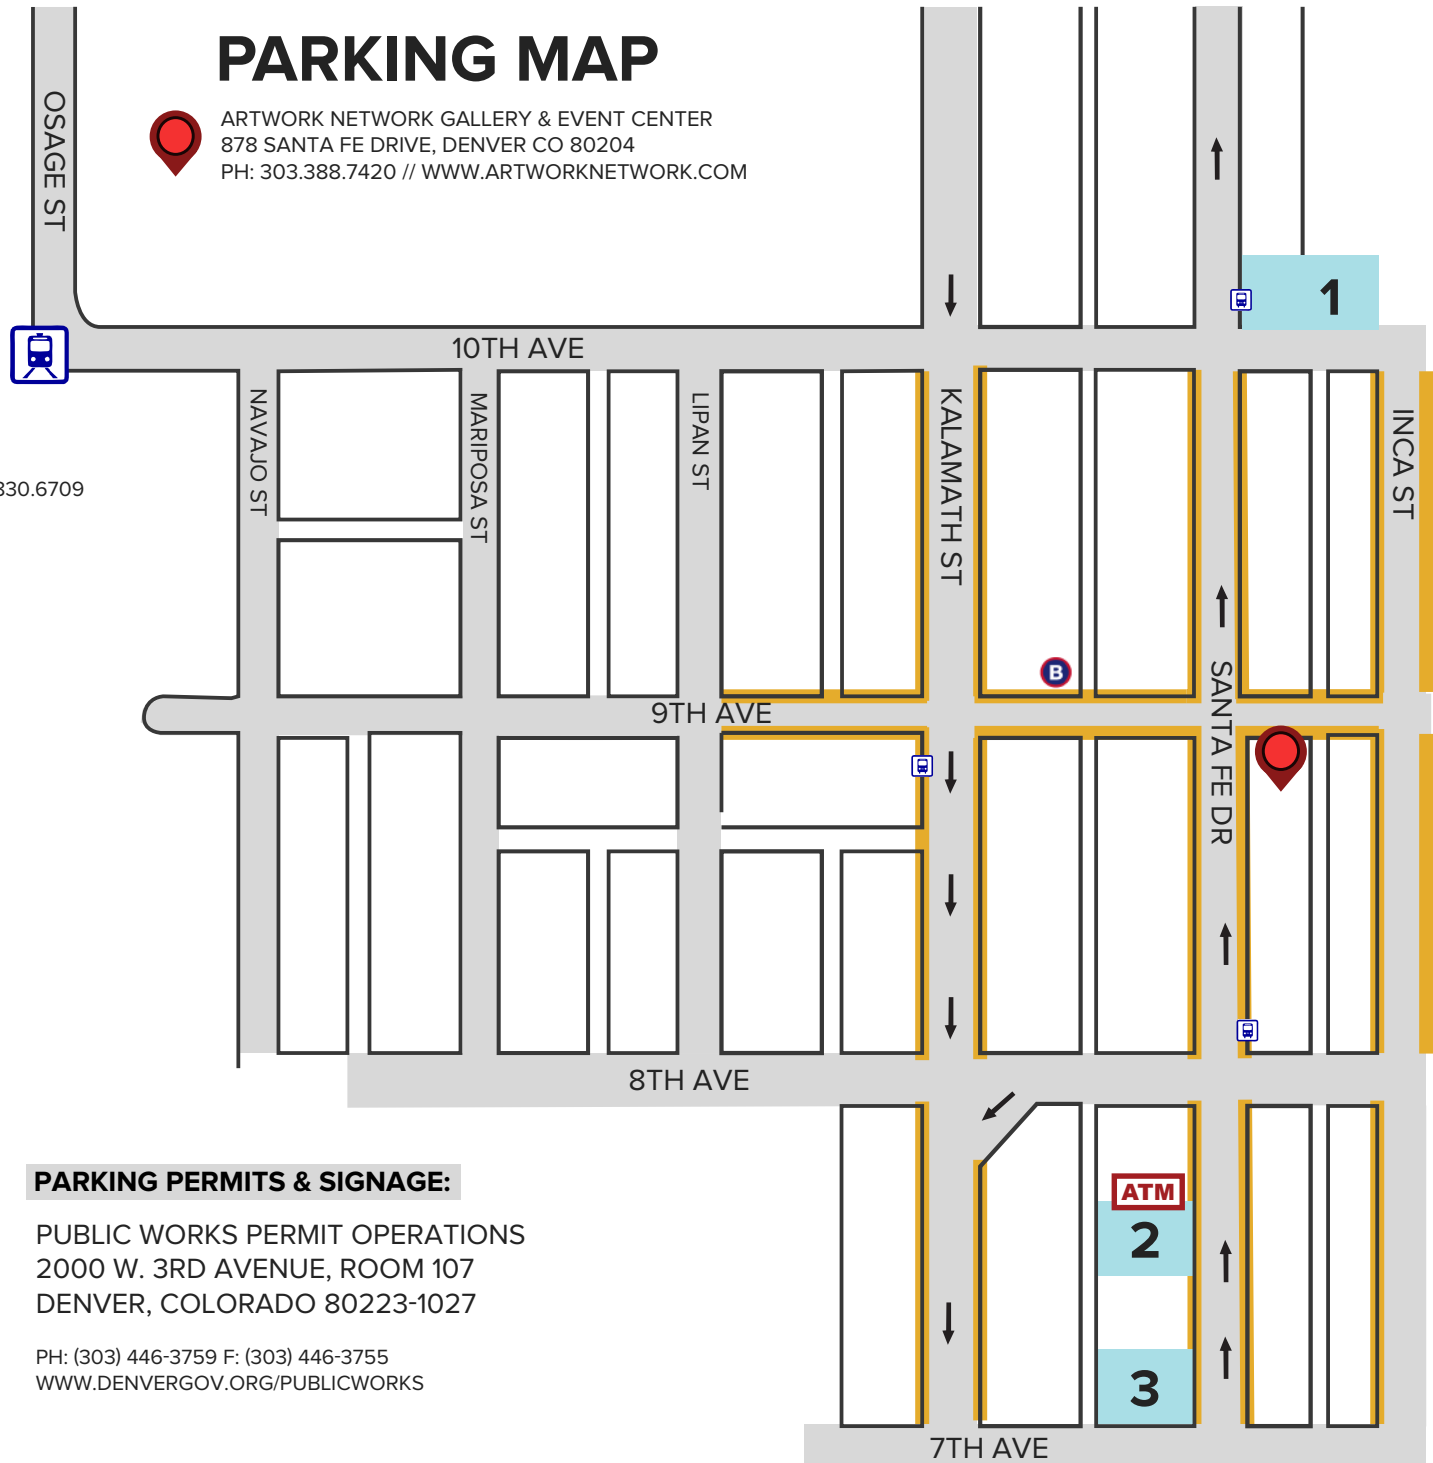

PARKING PERMITS & SIGNAGE:

PUBLIC WORKS PERMIT OPERATIONS
2000 W. 3RD AVENUE, ROOM 107
DENVER, COLORADO 80223-1027

PH: (303) 446-3759 F: (303) 446-3755
WWW.DENVERGOV.ORG/PUBLICWORKS